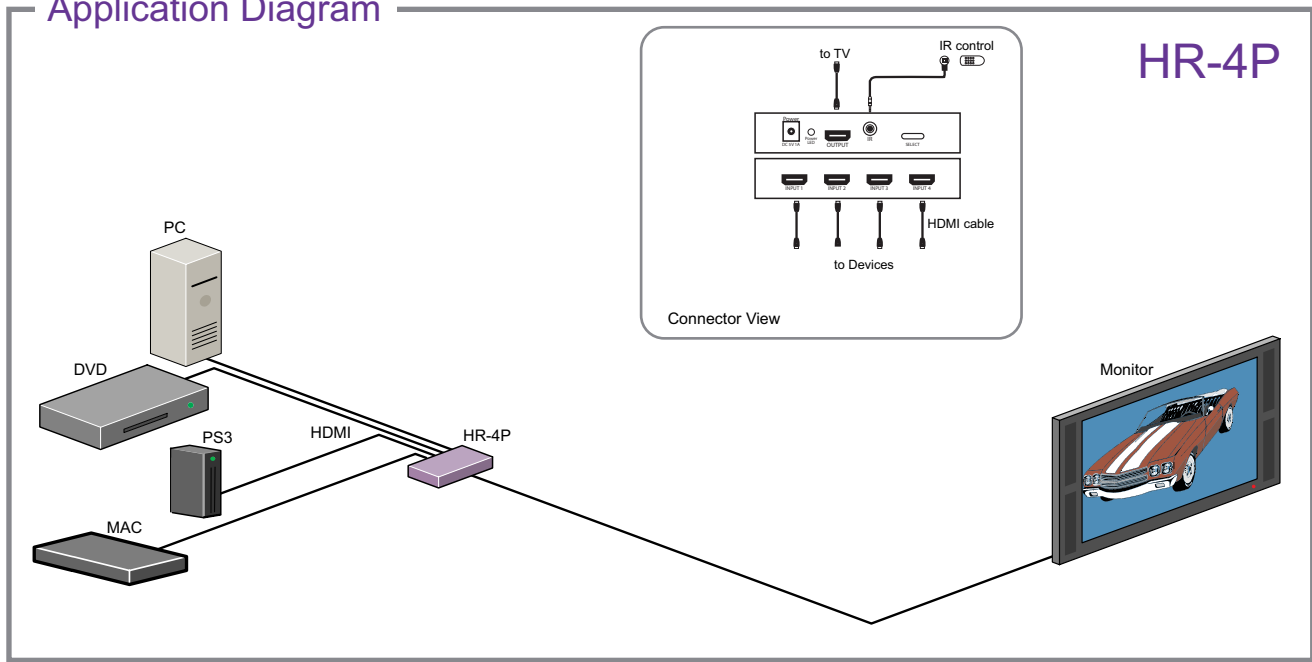

HR-4P

VIDEO CONVERTER

Switch up to Four HDMI Sources Seamlessly on One Display Screen

Using SmartAVI's HR-4P, it is possible to connect up to four HDMI components to one display screen for easy and seamless switching between sources. Transmit high-definition sources such as Blu-ray players, gaming consoles, computers or cable receivers easily while viewing on one HDTV monitor. This is perfect for educational lectures, corporate meeting rooms, live multimedia shows such as concerts, bars and lounges. The HR-4P is also a fantastic home theater solution for system integration as well.

A great example of the HR-4P in action would be a bar showing a live football game; during half time, the unit could be switched to another source for entertainment such as music videos on DVD or Blu-ray, another sports event via cable or satellite or even a PowerPoint presentation from a computer displaying half time specials on drinks and appetizers, etc. Once the game resumes, the display can be switched right back using the unit's infrared control from anywhere in the building.

Features

- Support HDMI 1.3b deep color signal
- Maintains 480p, 720p, 1080i and 1080p video formats
- Supports HDMI 1.3 digital audio format LPCM/Dolby-AC3/DTS7.1/DSD
- Manual operated or IR remote control both are available
- ATC & HDCP compliant
- Connect Four HDMI Components to an HDTV Monitor
- Seamless Switching Between HDMI Sources

Application Diagram

HR-4P

Specifications

FUNCTIONAL/MODEL	HDMI SWITCH	HDMI SWITCH W/IR
Input HDMI F Connector	4	4
Output HDMI F Connector	1	1
Select Method	Front Push Button	Front Push Button & IR Remote
Bandwidth	2.25Gbps	
Resolution	480i, 480p, 720-p, 1080i, 1080p	
Transmission Max	15 meters	
EX. Power adaptor	DC5V1A	
Housing	Metal	
Dimensions (mm)	120.5 (L) x 72.5(W) x 24(H)	