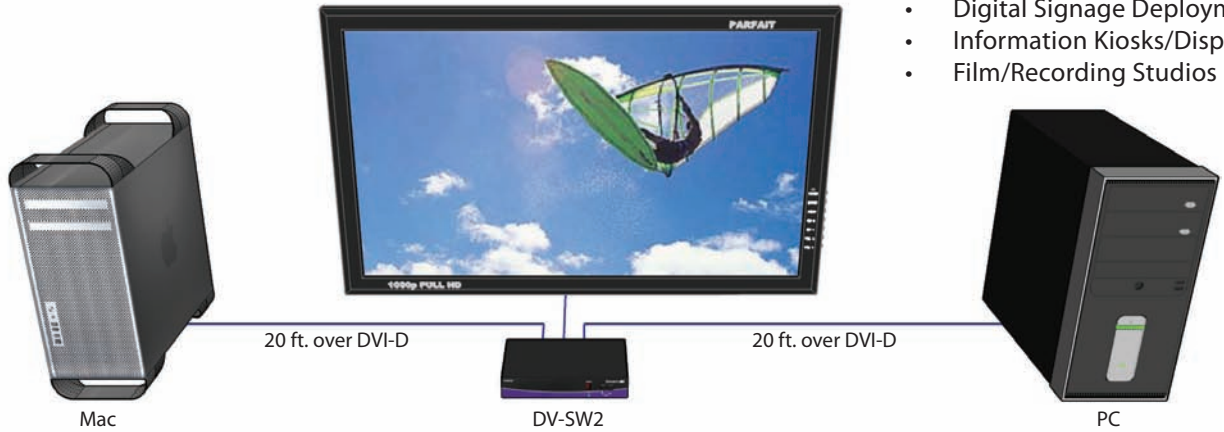

DV-SW2

2-PORT
DVI-D SWITCH

2-Port Cross-platform DVI-D with RS-232 and IR Control

Display Content From 2 Computers, PC or Mac on one Display Up To 20 Feet Away

The DV-SW2 is a cross-platform DVI-D switch capable of sharing one DVI-D Monitor between two computers, PC or Mac. View two computers equipped with DVI-D on a single screen, saving money and desktop space.

- Supports Mac, PC, Linux and Sun DVI-D
- Supports High Resolution 1920x1200 60 Hz WUXGA
- Uses universal DVI Single Link connectors
- Zero pixel loss with TMDS signal correction
- Output DVI up to 20 feet
- Front panel switch with LED indicator
- Saves space on your desktop

Made in the USA

Smart-AVI
SMART AUDIO VIDEO INNOVATION

www.smartavi.com

SPECIFICATIONS

Application Diagram

Applications

- Home Theater Integration
- Digital Signage Deployment
- Information Kiosks/Displays
- Film/Recording Studios

VIDEO	
Format	DVI-D Single Line
Maximum Pixel Clock	165 MHz
Input Interface	(2) DVI-D 29-pin female
Output Interface	(1) DVI-D 29-pin female
Resolution	Up to 1920 x 1200 @60Hz
DDC	5 volts p-p(TTL)
Input Equalization	Automatic
Input Cable Length	Up to 20 ft.
Output Cable Length	Up to 20 ft.
OTHER	
Control	RS-232, IR, and Front Panel
Power	External 5VDC2A
Dimensions	10.5"W x 1.875"H x 6"D
Weight	5 lbs.
Approvals	UL, CE, ROHS Compliant