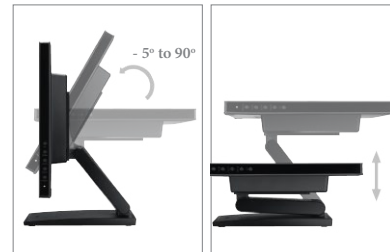

## TM-23

LED 

An affordable 23" 10-point touch display with a sleek design for applications that require interactive efficiency.

Crafted with advanced projected capacitive 10-point touch technology, the TM-23 not only delivers smooth and precise touch response, but also enables more creative and exciting interactive applications. Featuring Full HD resolution and an IPS panel, it ensures exceptional and accurate colour performance from all viewing angles. Its height adjustability and tilt flexibility ranging from -5 to 90 degrees guarantee ergonomic-friendliness and multi-user comfort, making it a value choice for public and interactive environments.

- > IPS panel provides consistent and accurate colour from all viewing angles
- > Incorporates Projected Capacitive Touch Technology
- > 10-point touch capability for systems with Microsoft® Windows® 7, 8 and 10 support plug and play
- > Single touch point capability for system with Windows® XP support by driver
- > LED-backlit technology with 1920 x 1080 Full HD resolution
- > Flush touch screen makes surface neat and clean
- > Connectivity: VGA, HDMI and DisplayPort
- > Built-in USB Port (USB 3.0) for easy connection with peripheral devices
- > HID compliant for easy integration without additional drivers
- > Built-in speakers
- > Flexible dual-hinge stand design to maximise viewing comfort for multiple users
- > Tilt capacity from - 5° to 90°
- > VESA standard wall mount
- > Kensington® Security socket

Integration of 10-point touch and projected capacitive touch technology provides accurate and precise touch experience

Flexible dual-hinge stand design to maximise viewing comfort for multiple users

Versatile connectivity: VGA, HDMI, DisplayPort and USB port allow for effortless system integration